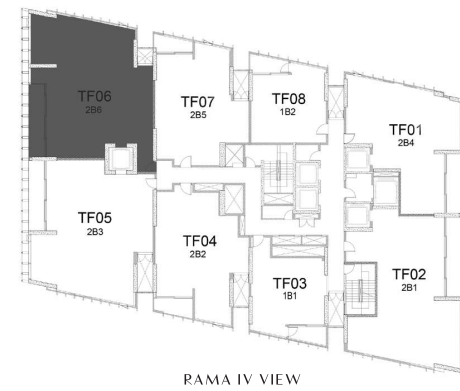

THE
ESTELLE
 PHROM PHONG

Unit 2B6: Simplex 2+1 Bedroom (143.44 Sq.m.)

SUKHUMVIT 26 VIEW

SUKHUMVIT VIEW

THONGLOR VIEW

RAMA IV VIEW