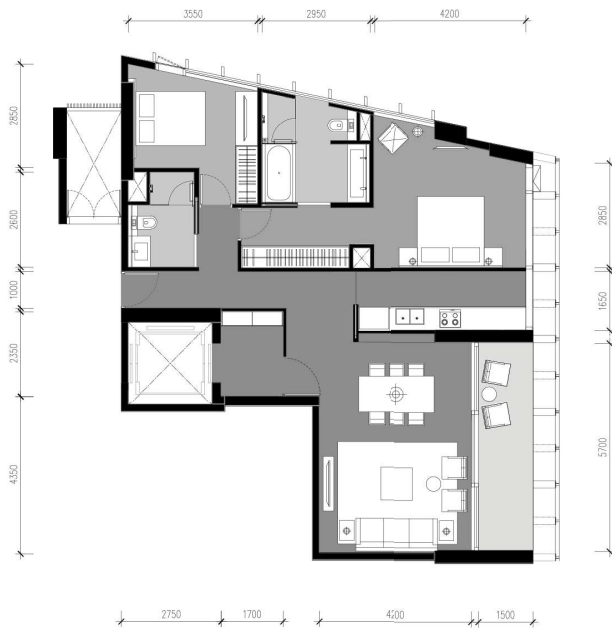

THE  
**ESTELLE**  
 PHROM PHONG

Unit 2B4: Simplex 2-Bedroom (102.08-102.19 Sq.m.)

SUKHUMVIT 26 VIEW

SUKHUMVIT VIEW

THONGLOR VIEW

RAMA IV VIEW