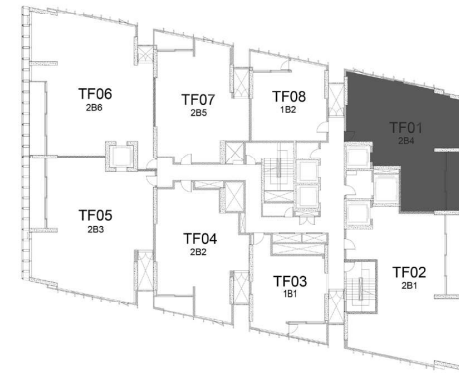

THE  
**ESTELLE**  
 PHROM PHONG

Unit 2B4: Simplex 2-Bedroom (102.08-102.19 Sq.m.)

SUKHUMVIT 26 VIEW

SUKHUMVIT VIEW

THONGLOR VIEW

RAMA IV VIEW