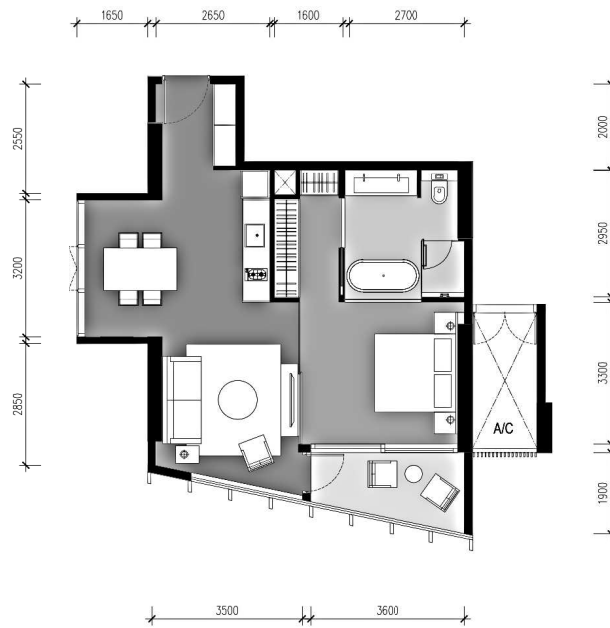

UNIT: 1B1B

UNIT TYPE: SIMPLEX 1-BEDROOM with SKY GARDEN

AREA: 62 m²

(FACING SUKHUMVIT SOI 26)